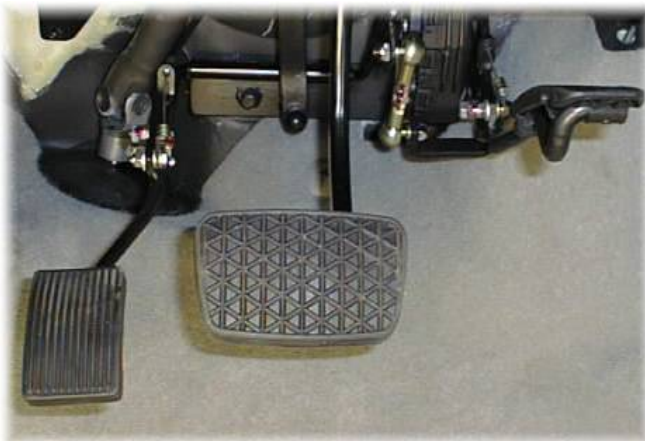

The left-foot accelerator was developed as an alternative choice to hand-controls enabling people with only the use of their left foot to operate automatic vehicles. These vehicles can be fitted with a hinged left-foot accelerator; the original accelerator pedal is also fitted with a hinge, a cable links the hinges. To alternate between the pedals, simply press down on the raised pedal with a hand or foot and the one that is not required will automatically hinge up out of the way. Our left-foot accelerators have been Motability approved which ensures a quality product.

The picture below shows a typical left-foot accelerator fitted with cable assisted hinged pedals.

A member of ADAPS