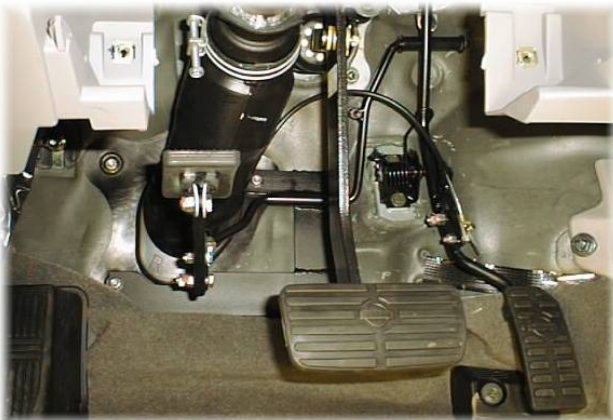

The left-foot accelerator was developed as an alternative choice to hand-controls enabling people with only the use of their left foot to operate automatic vehicles. These vehicles can be fitted with a hinged left-foot accelerator; the original accelerator pedal is also fitted with a hinge, a cable links the hinges. To alternate between the pedals, simply press down on the raised pedal with a hand or foot and the one that is not required will automatically hinge up out of the way. Our left-foot accelerators have been Motability approved which ensures a quality product.

The picture below shows a typical left-foot accelerator fitted with cable assisted hinged pedals.

A member of ADAPS