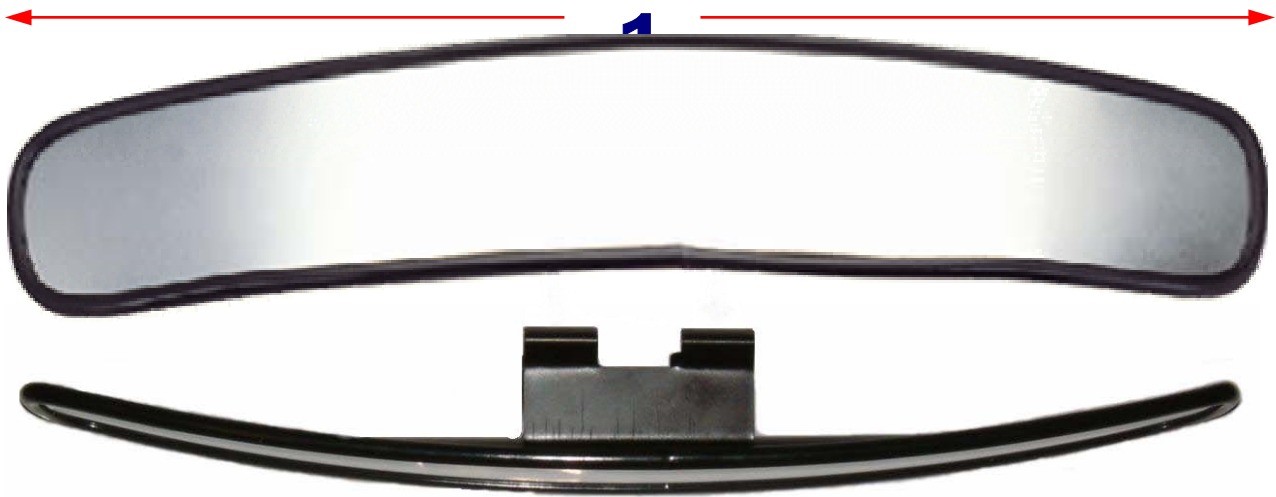

# PANORAMIC MIRROR

We are now a major importer of a high quality Panoramic mirror, the mirror is larger than normal size and convex curvature, which permits the driver to obtain an all round uninterrupted view of the road including all side windows. Thus solving the problem of the driver not seeing a passing vehicle because the notorious "blind-spot" is virtually eliminated. The mirror is solidly made and easily fitted over the existing interior mirror.